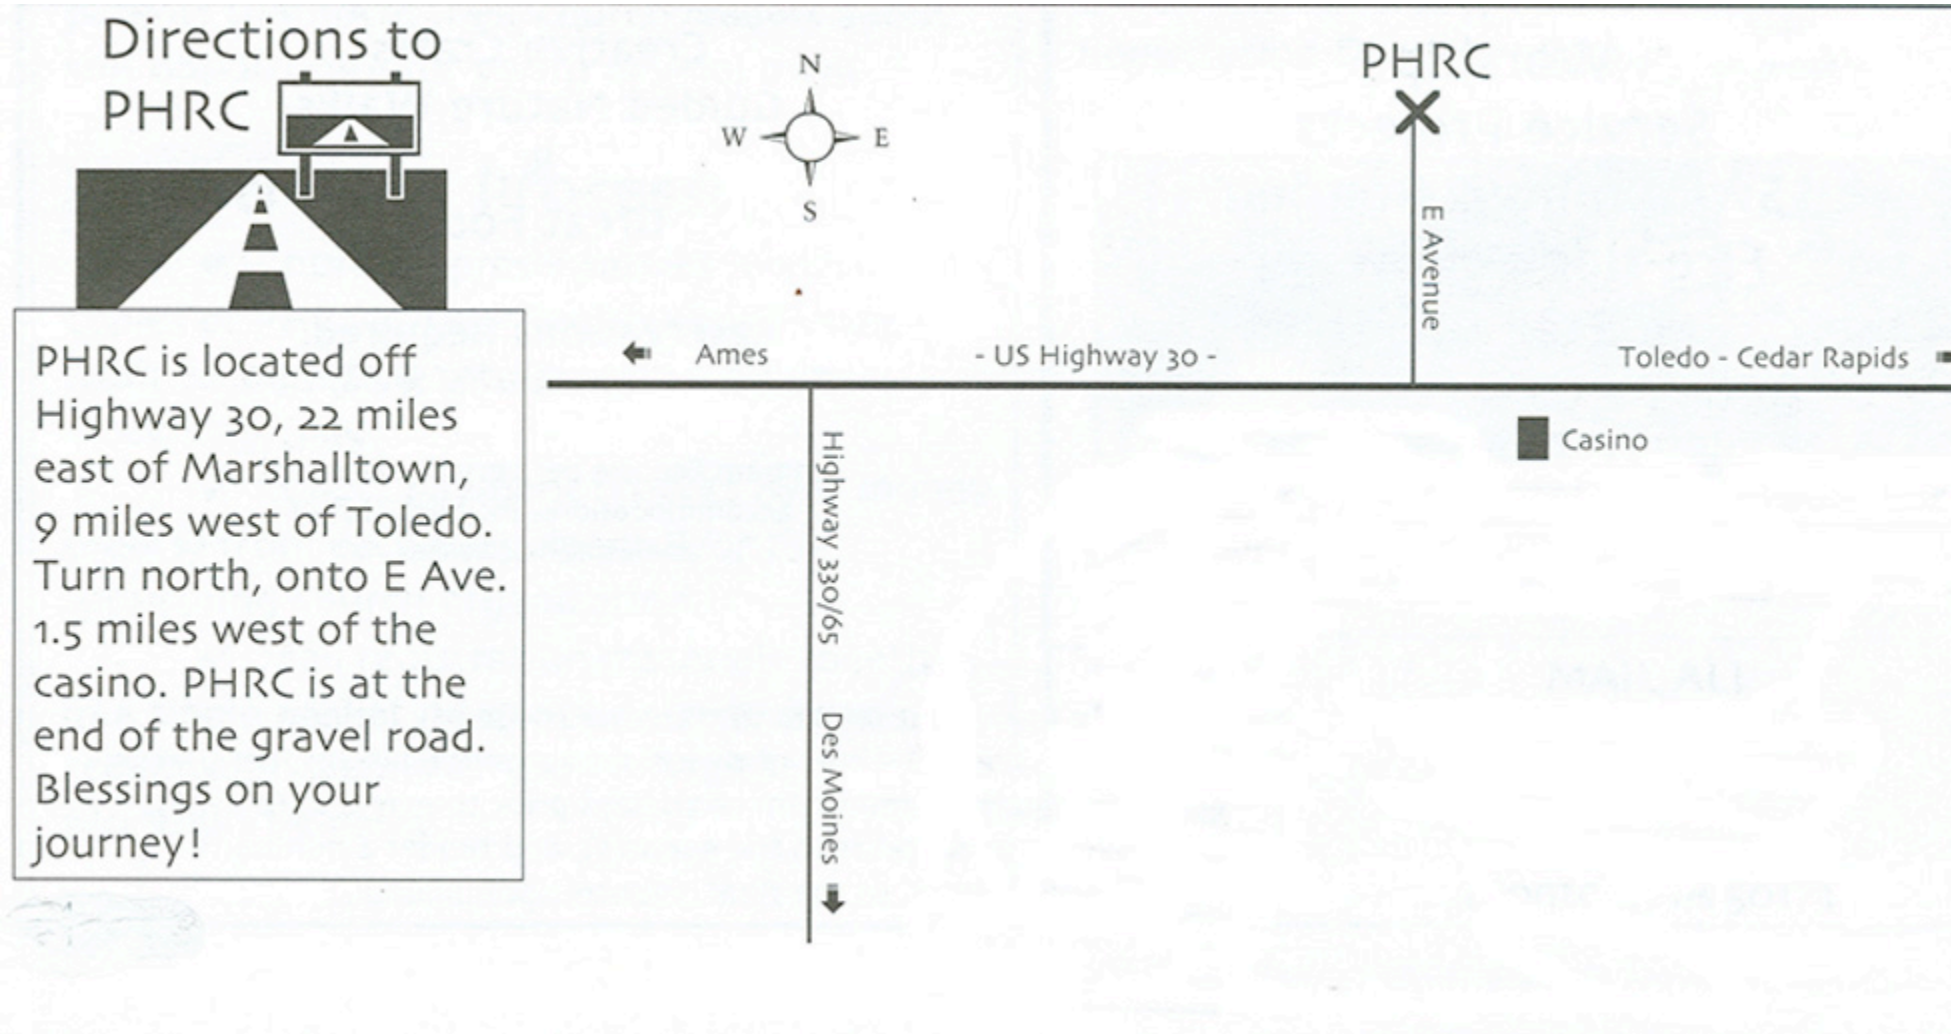

## How to get to Pilgrim Heights

3005 E Avenue  
Montour, IA 50173  
(641) 492-6165